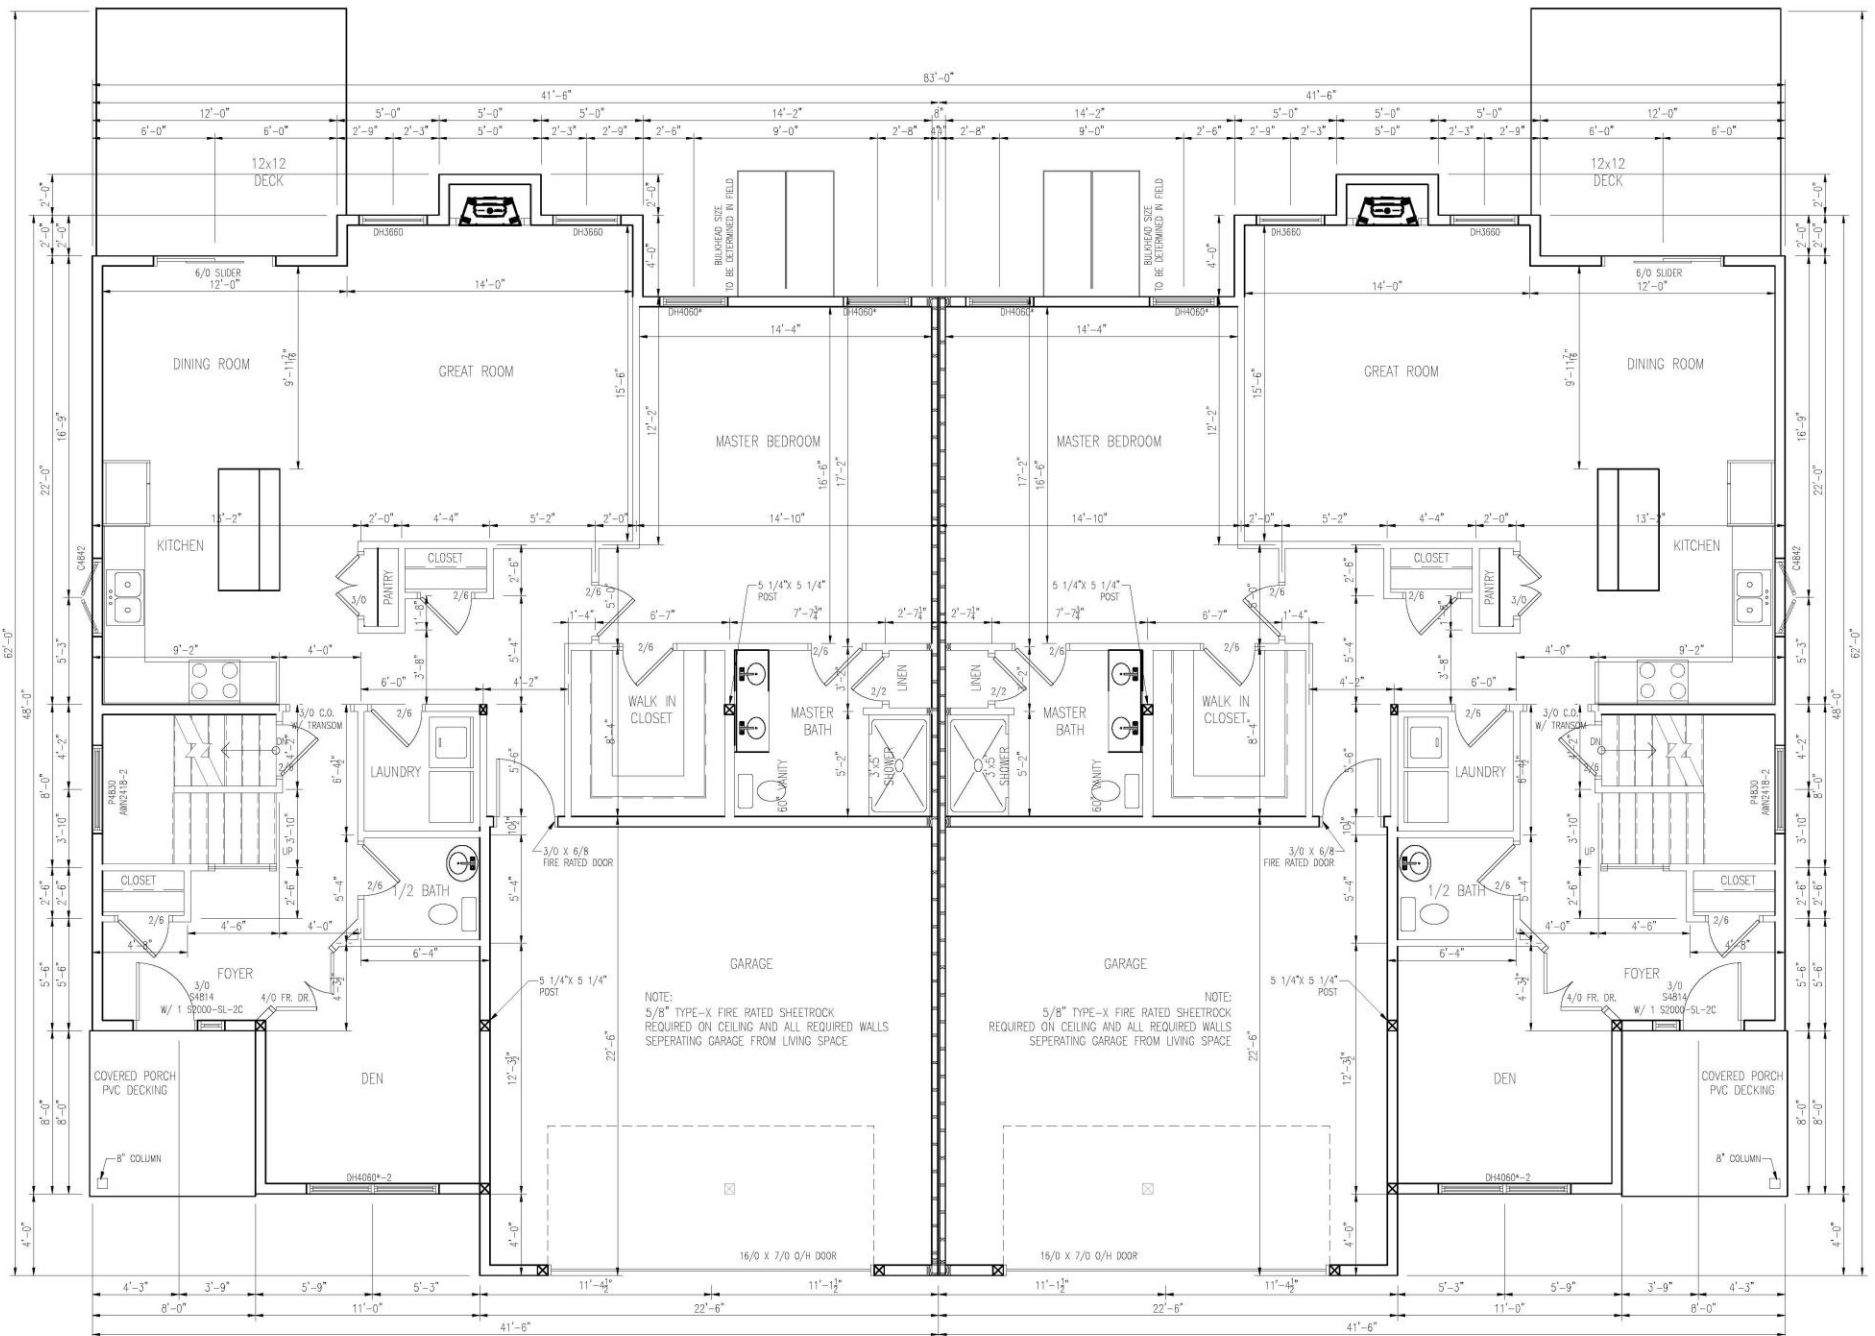

The Cambridge

1 FIRST FLOOR PLAN
1/4"=1'-0" 1,480 sq. ft.

2 SECOND FLOOR PLAN
 1/4"=1'-0" 692.00sq. ft.

NOTE:
 SMO
 INST
 THE
 1.
 2.
 3.
 4.
 5.