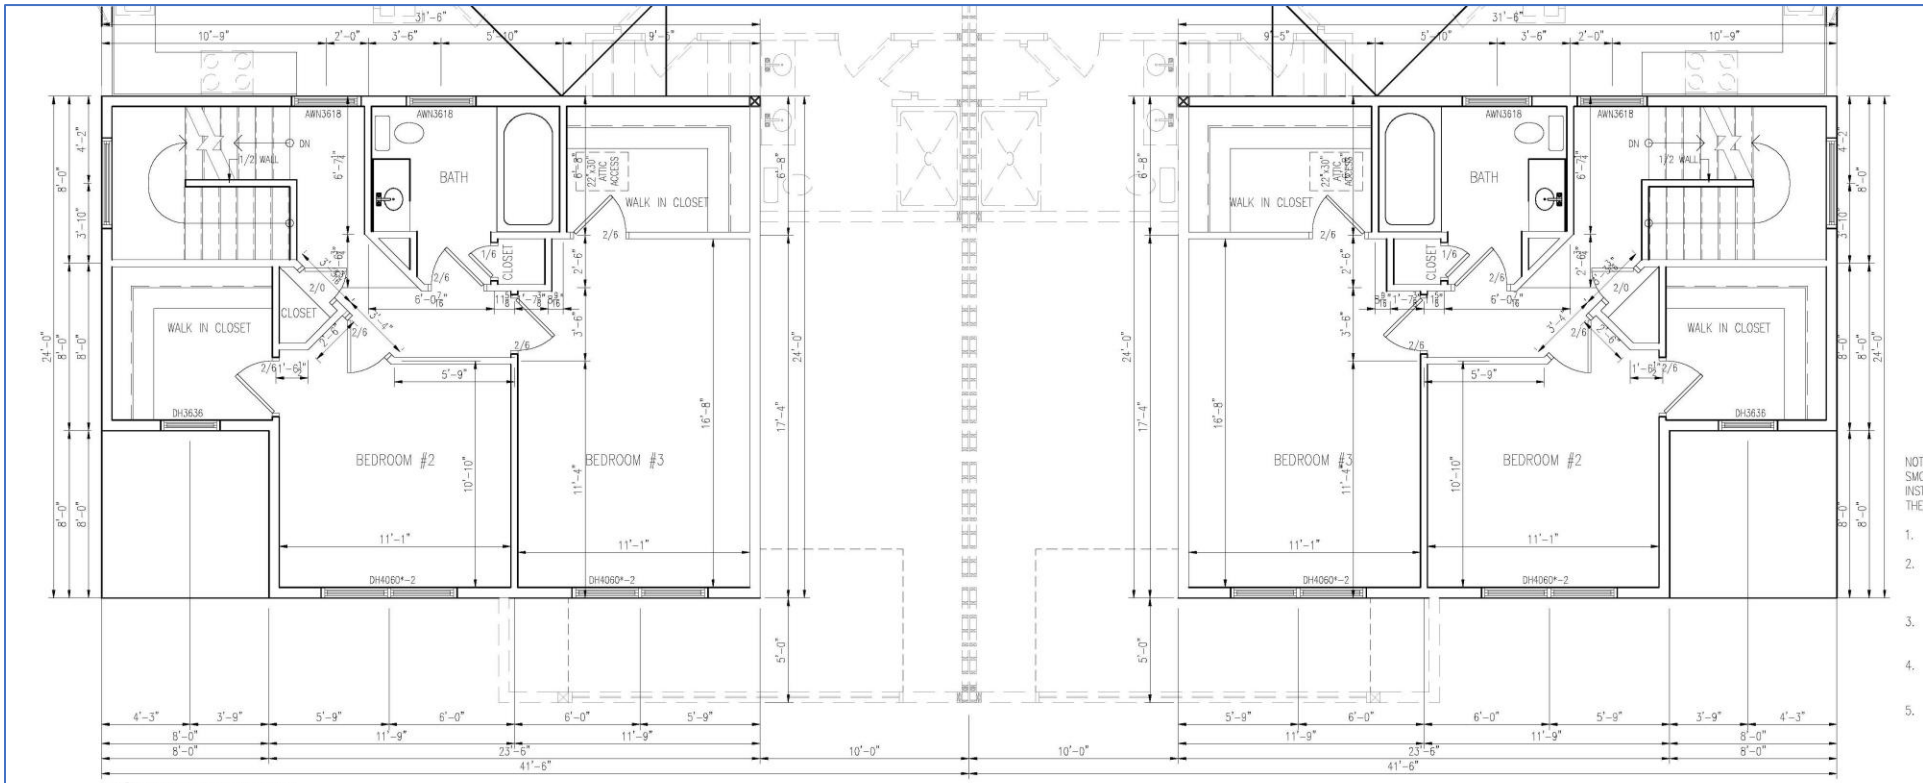

The Cambridge

1 FIRST FLOOR PLAN
1/4"=1'-0" 1,480 sq. ft.

2 SECOND FLOOR PLAN
 1/4"=1'-0" 692.00sq. ft.

NOTE:
 SMO
 INST
 THE
 1.
 2.
 3.
 4.
 5.